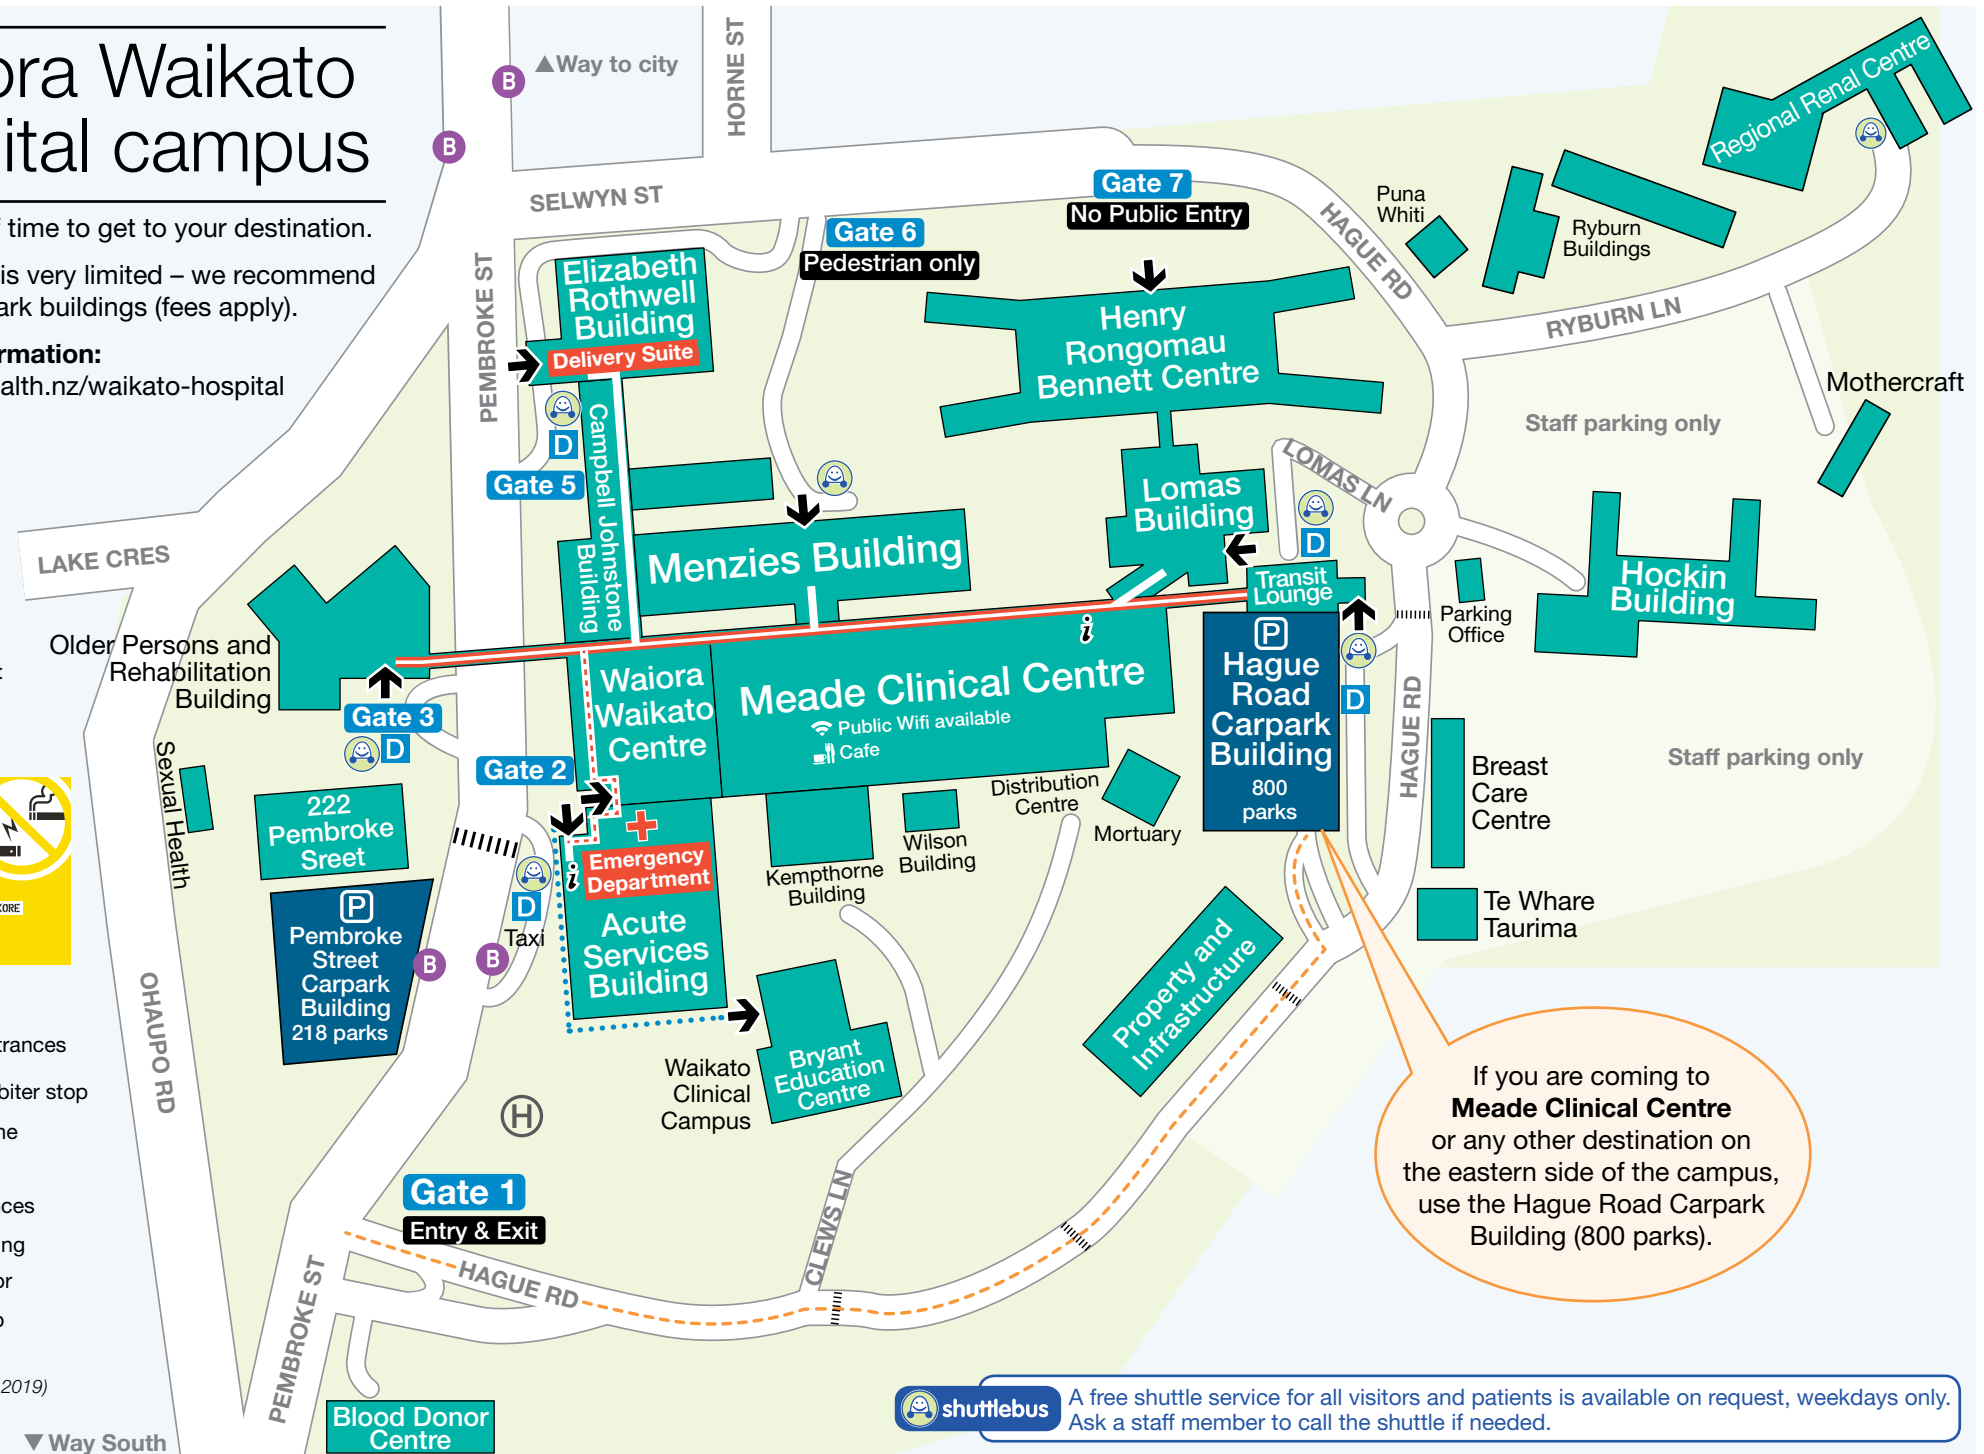

Waiora Waikato hospital campus

Allow plenty of time to get to your destination.

Street parking is very limited – we recommend using the carpark buildings (fees apply).

For more information:

waikatodhb.health.nz/waikato-hospital

Map key:

- Building entrances
- Bus and Orbiter stop
- Drop off zone
- Enquiries
- Gate entrances
- Public parking
- Red Corridor
- Shuttle stop

08/19TM
(Map updated August 2019)

W0136HWF

▼ Way South

If you are coming to **Meade Clinical Centre** or any other destination on the eastern side of the campus, use the Hague Road Carpark Building (800 parks).

shuttlebus A free shuttle service for all visitors and patients is available on request, weekdays only. Ask a staff member to call the shuttle if needed.